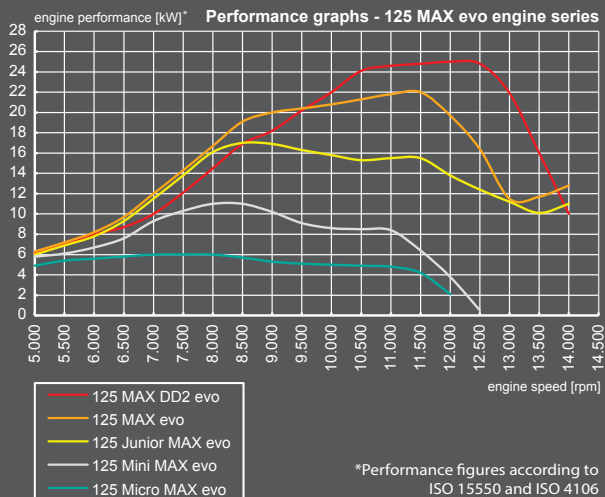

125 MAX evo

15+
years*

30 hp
ROTAX

- Age** 15 years +
- Race class** National/international
- Maximum Performance** 22 kW / 30 hp at 11,500 rpm
- Maximum torque** 21 Nm at 9,000 rpm
- Weight** bare engine: 12.0 kg / 26.5 lbs
with complete power pack: 23.1 kg / 51.0 lbs
- Special features** Cylinder with electronically controlled exhaust valve
- Power Pack** intake silencer, carburetor, fuel pump, engine, exhaust system, radiator, battery, battery box incl. cover, cable harness, OFF/ON/START switch, relay
- Chassis compatibility** wheel base up to 1,050 mm